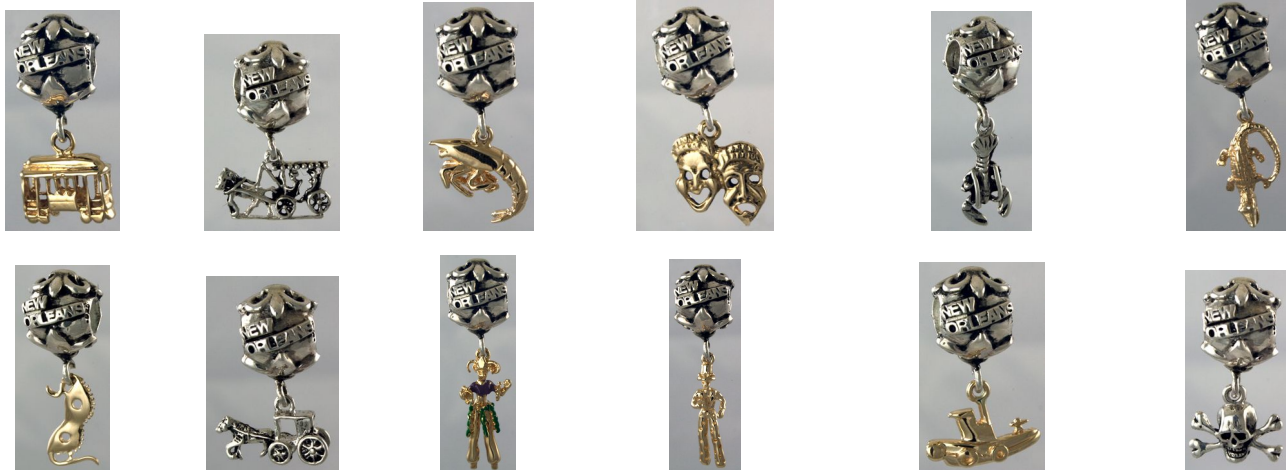

CUSTOM REGIONAL COLLECTIONS

Exclusively For Your Area . . . Getting Started!

STEP 1: TOGETHER WE DESIGN BEADS OF LOCAL INTEREST.

EXAMPLE: NEW ORLEANS
MARDI GRAS

STEP 2: SELECT CHARM DANGLES STARTING ON PAGE 4 OR FROM RELLERGOLD.COM COLLECTIONS—SEALIFE, SOUTHERN CHARM™, PIRATES, ETC. — A VAST COLLECTION OF REGIONAL CHARMS.

. . . AND WE'LL COMBINE THEM WITH YOUR "LOCAL" BEAD.

STEP 3: ADD SOME LOCAL COLOR . . . OUR DURABLE ENAMEL RESINS PROVIDE A RAINBOW OF COLORS FROM WHICH TO CHOOSE.

IN THIS EXAMPLE,
THE "OFFICIAL"
MARDI GRAS
COLORS ARE
PURPLE, GOLD AND
GREEN.

Rondelle
Silver Dangle

Silver Bead
Gold Dangle

Local Bead
Silver Dangle

Rondelle
Sterling/Gold Dangle

CHARM DANGLES

 00410 Flamingo	 10395 Hobie Cat	 10454 Sailboat	 10477 Anchor and Ship's Wheel	 10706 Seahorse	 10769 Starfish
 10963 Frog	 10974 SCUBA diver	 10978 Crab	 10985 Whale Tail	 10988 Ship's Wheel	 11204 Ship's Wheel and Sailboat
 11207 Lobster Claw	 11225 Ship's Wheel	 11239 Sail Boat	 11253 Dolphin	 11303 Pelican	 11308 Crab
 11397 Lighthouse	 13035 Ray	 13073 Sanddollar	 14148 Bicycle	 14856 Shovel	 15229 Fouled Anchor
 15450 Conch	 15563 Conch	 15615 Fouled Anchor and Mermaid	 15638 Beach Umbrella	 15838 Sea Turtle	 15885 Flip Flops
 15961 Cruise Ship	 18042 Nubby Starfish	 18057 Conch	 18064 Flipper	 18065 Scallop	 18074 Twin Dolphins

CHARM DANGLES

 <p>18085 Cruise Ship</p>	 <p>18297 Skull & Bones</p>	 <p>18498 Pail</p>			
---	--	---	--	--	--

CHARM DANGLES Mixed Metal

 <p>18481 Flamingo</p>	 <p>18482 Seahorse</p>	 <p>18483 Anchor</p>	 <p>18484 Crab</p>	 <p>18485 Dolphin</p>	 <p>18486 Sea Turtle</p>
 <p>18487 Sanddollar</p>	 <p>18488 Palm Tree</p>	 <p>18489 Starfish</p>	 <p>18490 Scallop</p>	 <p>18491 Sailfish</p>	