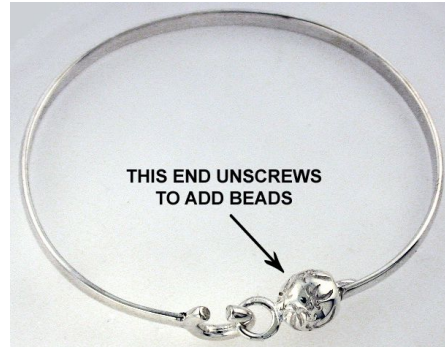

CARIBBEAN HOOK BRACELET

- **46082**
  CARIBBEAN HOOK BRACELET 4MM
  6½" to 8½".....$67
- **46065**
  STOPPER BEAD.....$21

Note: When a Bead Bracelet is full of beads its effective length is reduced by about ¾". Your size choice should be made with this in mind!