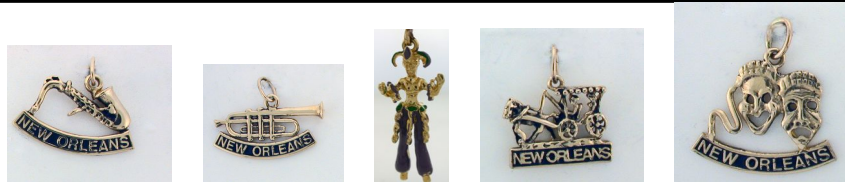

NAUTICAL & SEALIFE (Sterling -\$45)

 6 13246 Dolphin	 13249 Ship's Wheel	 4 16928 Palm Trees
 16932 Gecko	 12 16933 Anchor	 16934 Dolphin
		

Reller, Inc., 2444 NE 1st Blvd., #200, Gainesville, FL 32609
800-233-4820 352-372-9629 (FAX)

Bernard@RellerGold.com

CUSTOM REGIONAL COLLECTIONS

Exclusively For Your Area . . . Getting Started!

STEP 1: TOGETHER WE DESIGN BEADS OF LOCAL INTEREST.

EXAMPLE: NEW ORLEANS
MARDI GRAS

STEP 2: SELECT CHARM DANGLES STARTING ON PAGE 4 OR FROM RELLERGOLD.COM COLLECTIONS—SEALIFE, SOUTHERN CHARM™, PIRATES, ETC. — A VAST COLLECTION OF REGIONAL CHARMS.