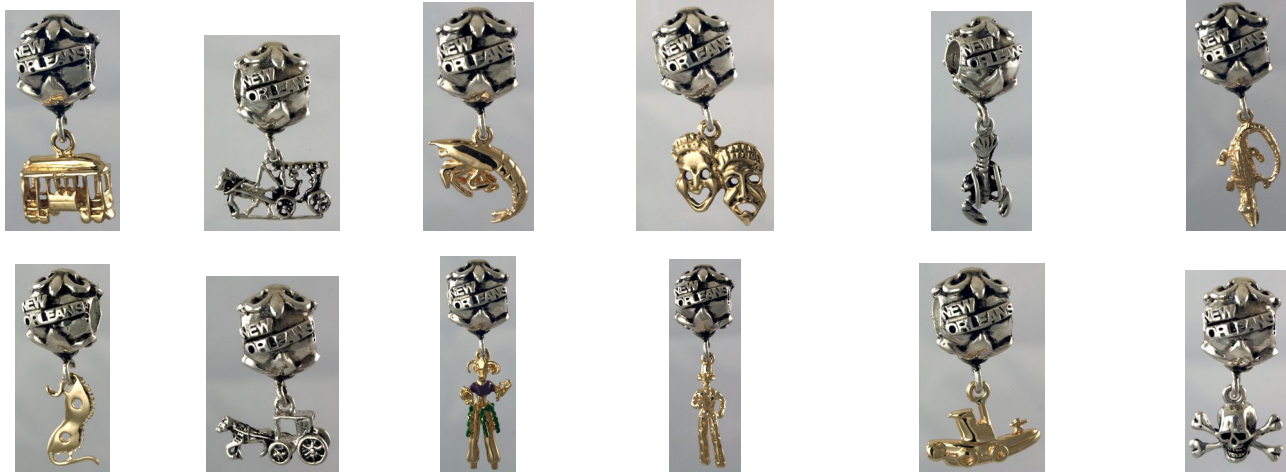

. . . AND WE'LL COMBINE THEM WITH YOUR "LOCAL" BEAD.

STEP 3: ADD SOME LOCAL COLOR . . . OUR DURABLE ENAMEL RESINS PROVIDE A RAINBOW OF COLORS FROM WHICH TO CHOOSE.

IN THIS EXAMPLE,
THE "OFFICIAL"
MARDI GRAS
COLORS ARE
PURPLE, GOLD AND
GREEN.